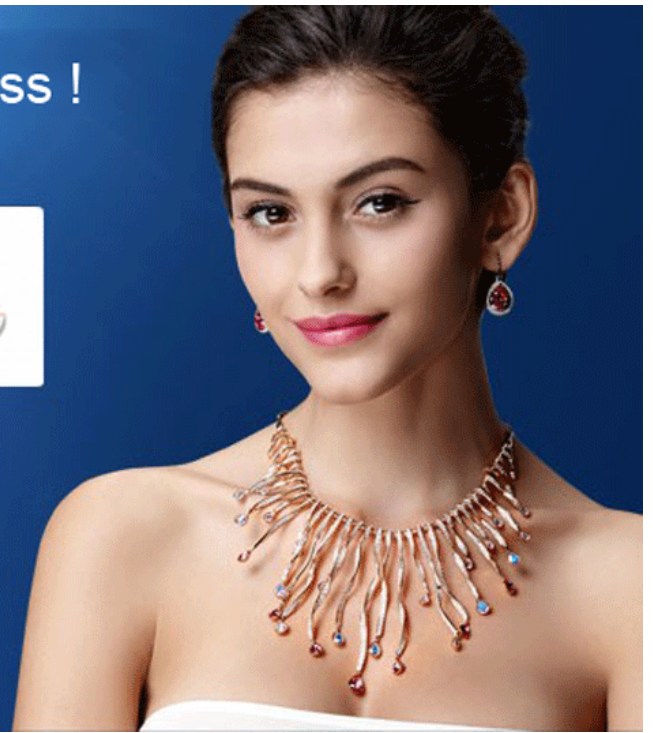

Get Free Sample , Don't Miss !

Elegante Europäische Runde Legierung Ohrhinge Mode Frauen
Schmuck Frauen [Partyzubehör](#)

Company Profile

Shenzhen MeiLanXuan Costume Jewelry Co., Ltd. are professional manufacturer and supplier of fashion jewelry made of 925 Silver, Stainless steel, Brass, Alloy, Zircon, Crystal, Agate, Glass.Bead, and other materials. Since now we have 13 years experience about jewelry making . Our production follows highest standard.