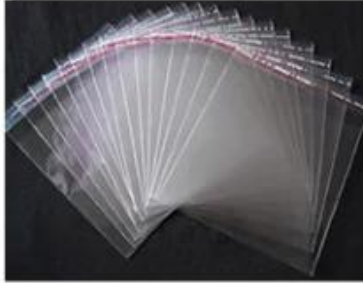

PACKAGE

1. OPP bag for each piece
2. Final packing with steel box or hard carton
3. Other package requested is available

opp bags